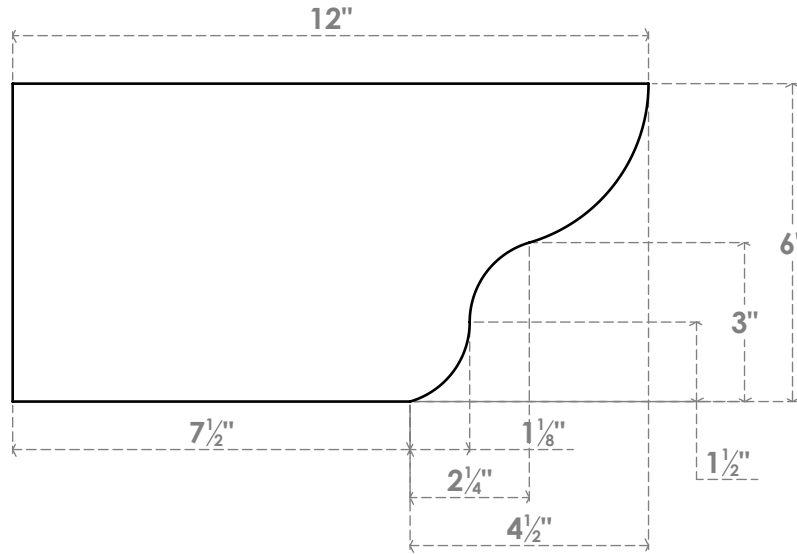

RFTP06X06X12GRN

6"W X 6"H X 12"L GREENSBORO ARCHITECTURAL GRADE PVC RAFTER TAIL

SIDE PROFILE

FRONT PROFILE

ISOMETRIC

EKENA MILLWORK
 2300 WEST MAIN ST.
 CLARKSVILLE, TX 75426
 TOLL FREE: 866-607-0453
 WWW.EKENAMILLWORK.COM