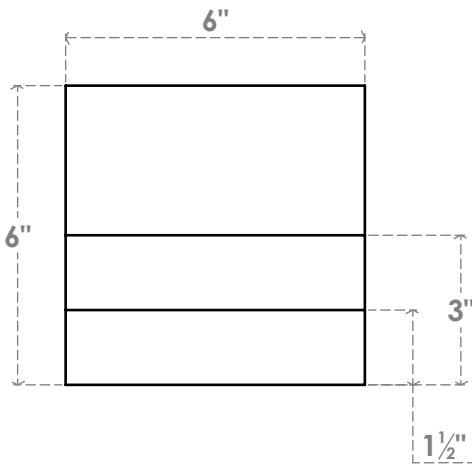

RFTP06X06X12GRN

6"W X 6"H X 12"L GREENSBORO ARCHITECTURAL GRADE PVC RAFTER TAIL

SIDE PROFILE

FRONT PROFILE

ISOMETRIC

EKENA MILLWORK
 2300 WEST MAIN ST.
 CLARKSVILLE, TX 75426
 TOLL FREE: 866-607-0453
 WWW.EKENAMILLWORK.COM